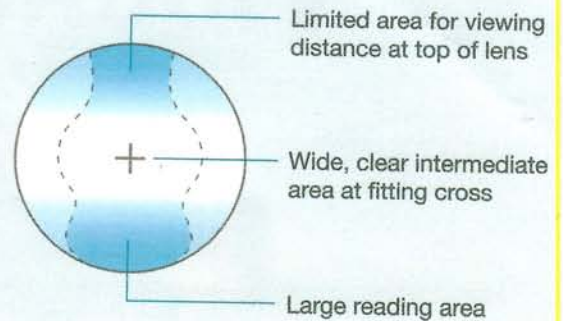

Technical Characteristics

Availability

- Design Asymmetric R/L
- Material Airwear®
- Rx Range -6.00 to +7.00D (Total Near Power)¹
Cyl to -4.00D

Essilor Computer lenses support any prescribed Reading Add from +1.00 to +3.50D²

¹Total Near Power = Distance Rx + Reading Add

²For prescribed additions less than +1.00D, we recommend the Essilor Anti-Fatigue™ Lens

Ordering

Supply a normal progressive script to your lab:

- Distance Rx
- Reading Add
- Fitting height (dotted at center pupil)
- Monocular Distance PDs

All Essilor Computer lenses include your choice of Premium or Value AR treatment.

Fitting

- Dot center pupil
- Fitting height 15 mm recommended minimum
- B Measurement 30 mm recommended minimum

— **Very Important!!** Patient will not receive full distance power at top of lens if B measurement is less than 30 mm OR if distance from fitting cross to top of frame is less than 15 mm.

— **Very Important!!** Patient will not receive full reading power if set lower than 15 mm.

Verify Your Prescription

- Rx Verify total near power (sphere, cyl, and axis) in the **reading area only**
- Add Verify add – engraving on the temporal side (this is the add in the converted Rx (power depression))
- Prism Verify prescribed prism at the Prism Reference Point
- Engraving Nasal side