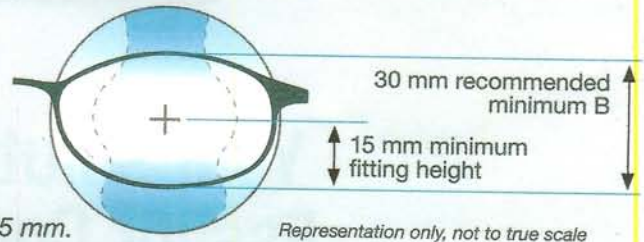

All Essilor Computer lenses include your choice of Premium or Value AR treatment.

Fitting

- Dot center pupil
- Fitting height 15 mm recommended minimum
- B Measurement 30 mm recommended minimum

— **Very Important!!** Patient will not receive full distance power at top of lens if B measurement is less than 30 mm OR if distance from fitting cross to top of frame is less than 15 mm.

— **Very Important!!** Patient will not receive full reading power if set lower than 15 mm.

Verify Your Prescription

- Rx Verify total near power (sphere, cyl, and axis) in the **reading area only**
- Add Verify add – engraving on the temporal side (this is the add in the converted Rx (power depression))
- Prism Verify prescribed prism at the Prism Reference Point
- Engraving Nasal side