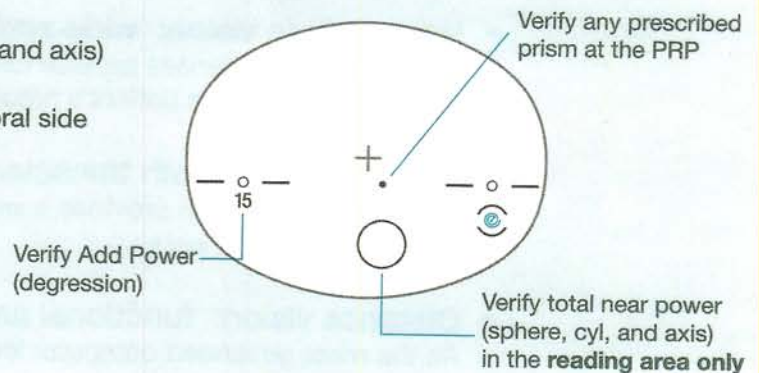

Verify Your Prescription

- Rx Verify total near power (sphere, cyl, and axis) in the **reading area only**
- Add Verify add – engraving on the temporal side (this is the add in the converted Rx (power depression))
- Prism Verify prescribed prism at the Prism Reference Point
- Engraving Nasal side

Note: Add power as delivered may be different from the prescribed add