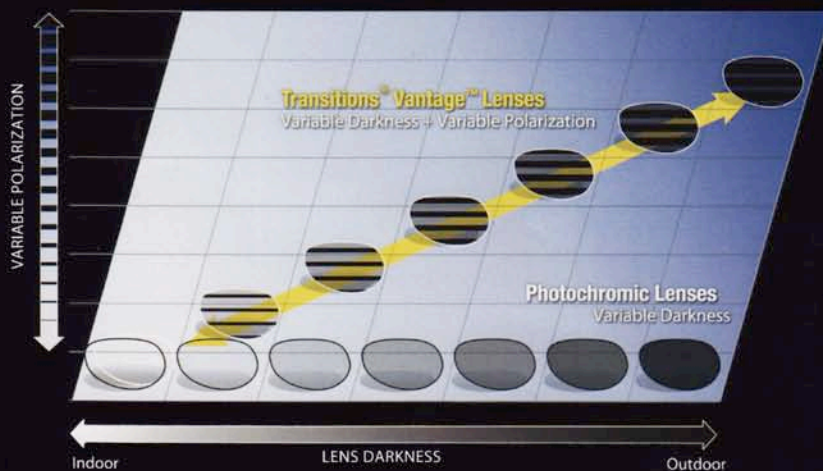

NEW

Transitions® Vantage™ ADAPTIVE LENSES

Introducing revolutionary Transitions® Vantage™ lenses

They darken. They polarize. They are your everyday lenses, reimagined. There are clear lenses that can darken. There are sunglasses that are polarized. But never before have **everyday eyeglass** lenses been able to darken **and** polarize in bright, outdoor light. Until now.

Breakthrough variable polarization technology

We took the traditional Transitions lenses you know and love and added variable polarization - polarization that increases as the lenses get darker. It's something brand new. Groundbreaking.

As Transitions Vantage lenses get darker, the polarization increases. And that means your vision gets crisper and sharper. Alternatively, as the lenses get lighter, the polarization decreases at the same time.

Perfect choice for everyday lenses

Transitions® Vantage™ lenses are designed for everyday wear as they conveniently adapt from virtually clear indoors to darker and increasingly polarized outdoors.

Noticeably crisper, sharper vision

Bright sunlight can cause glare when light scatters off reflective surfaces, which causes discomfort and dull, washed-out images. Polarization filters this light, so you get better clarity.

See for yourself:

- Outdoor vision is noticeably crisper
- Glass and water look more transparent outdoors
- Glare is reduced - even in the brightest sunlight